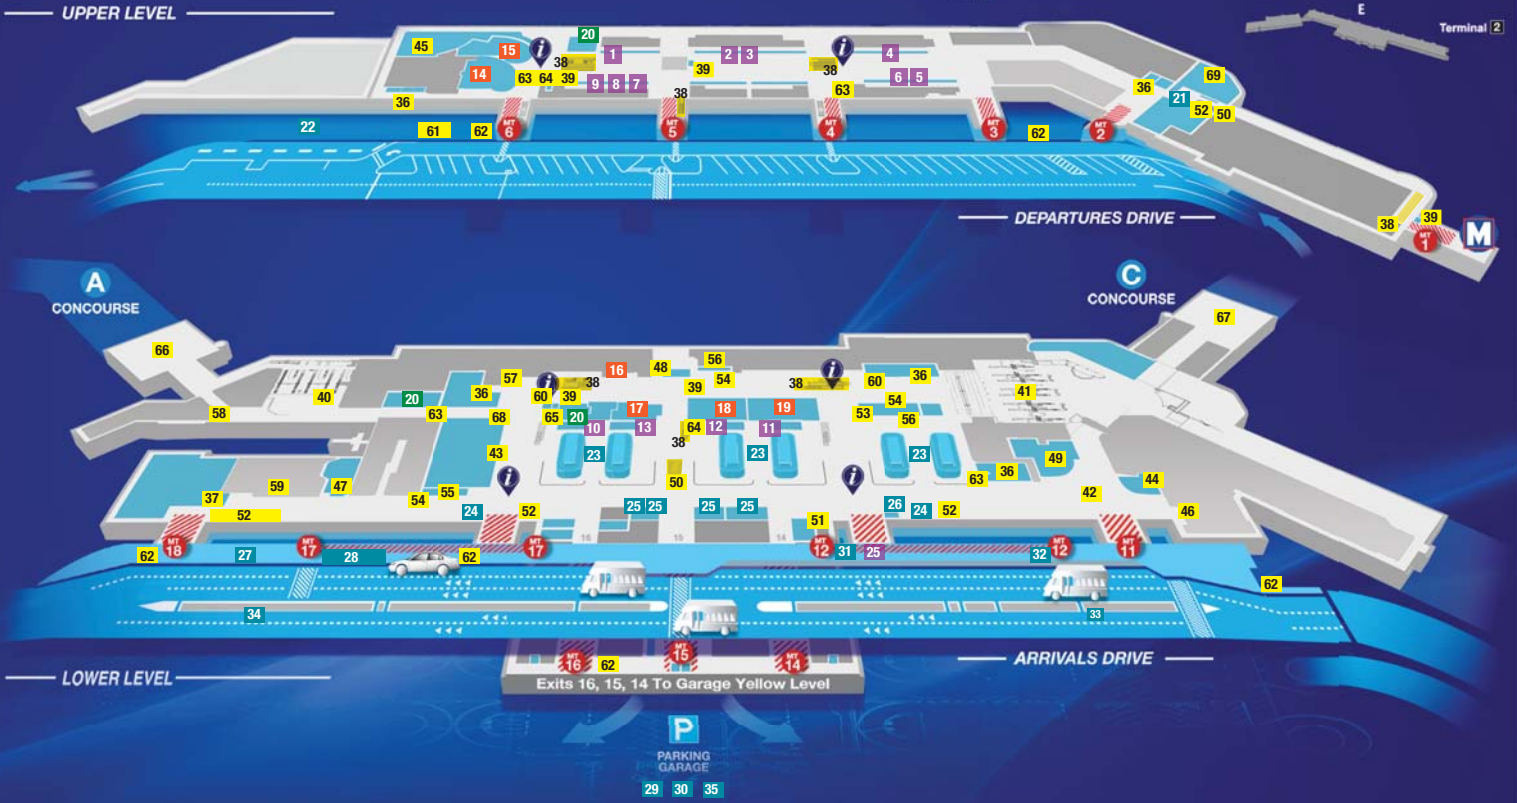

# T1 TERMINAL 1

## Airlines Ticketing

1. United Airlines/AirCanada
2. Delta
3. Alaska Airlines
4. American Airlines
5. USAirways
6. CapeAir
7. Frontier
8. AirChoice1
9. Charter/ATS
10. United Bag Service Office
11. American Bag Service Office
12. US Airways Bag Service Office
13. Delta Bag Service Office

## Terminal Directory Services

36. Restrooms
37. Airport Police
38. Escalators
39. Elevators
40. A Check Point
41. C Checkpoint
42. C Arrivals
43. USO
44. Chapel
45. Mo Vineyards Conf Rm
46. Conference Rm
47. JoAnne Wayne Conf Rm
48. Stage
49. Meeting Place Gallery
50. Info Booth
51. Tourism Booth/CVC
52. Hotel Reservation Board
53. US Bank
54. ATM
55. AA Federal Credit Union
56. Vending
57. Airport Admin Office
58. Airport Properties Office
59. Airport Badging Office
60. Shoeshine
61. Canine Rest Area
62. Outside Only, Smoking Areas
63. AED
64. Public Telephones
65. US Postal Service
66. A Concourse
67. C Concourse
68. A Arrivals
69. Lindbergh Conf Rm

## Airlines Gates

- Air Canada  
Gates: A18, A19, A21
- Alaska Airlines  
Gates: A4
- Delta  
Gates: A2, A3, A4, A6, A8, A10
- United Airlines  
Gates: A14, A16, A18, A19, A21