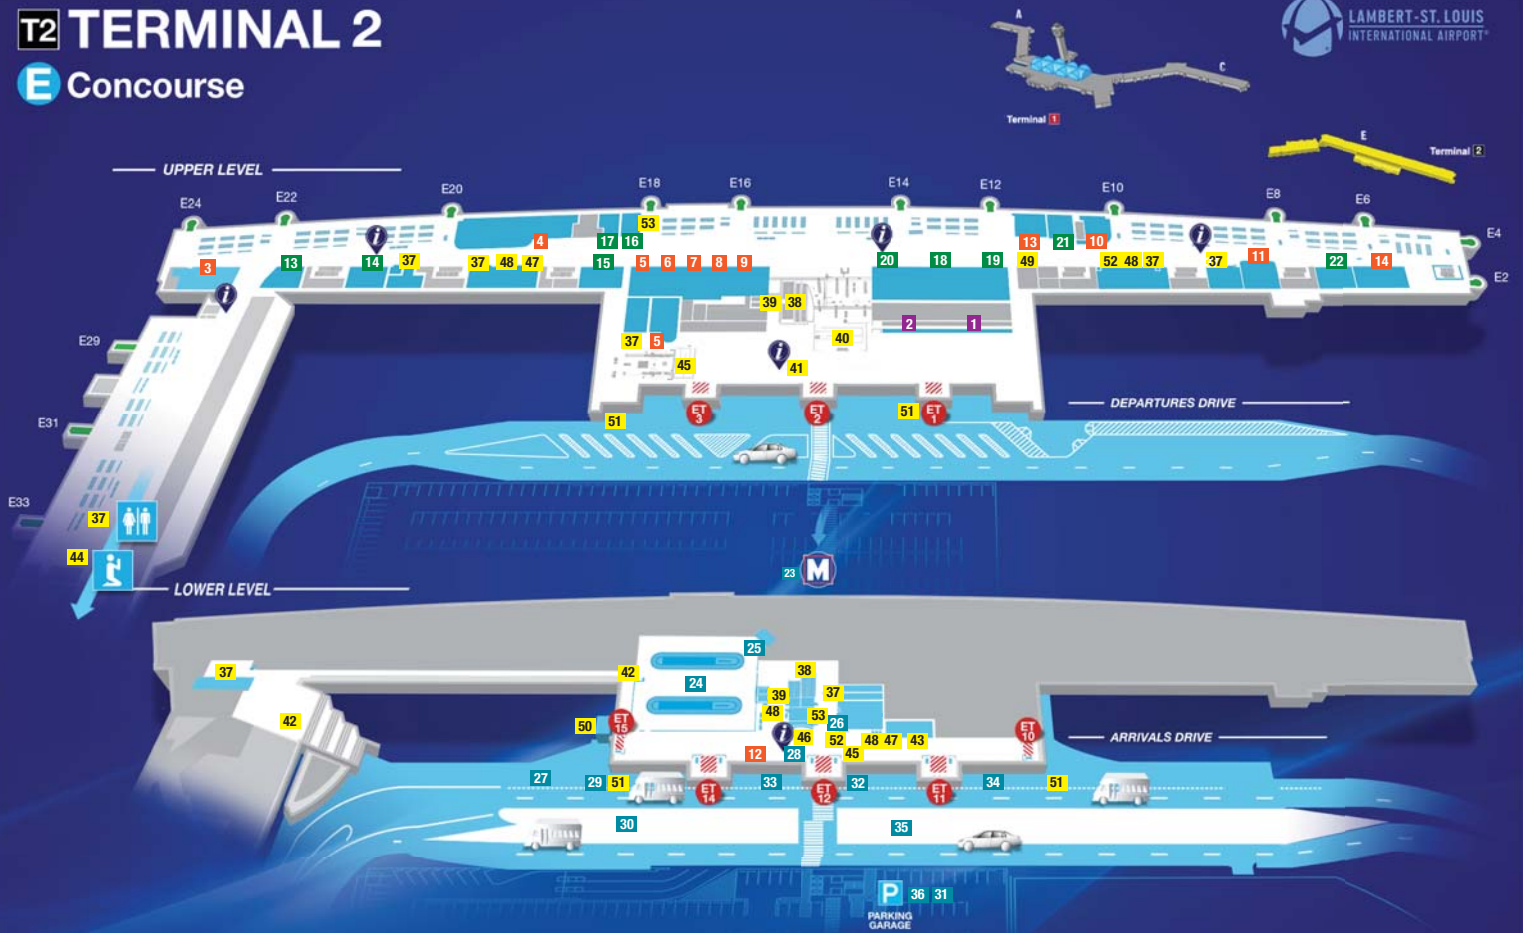

T2 TERMINAL 2

E Concourse